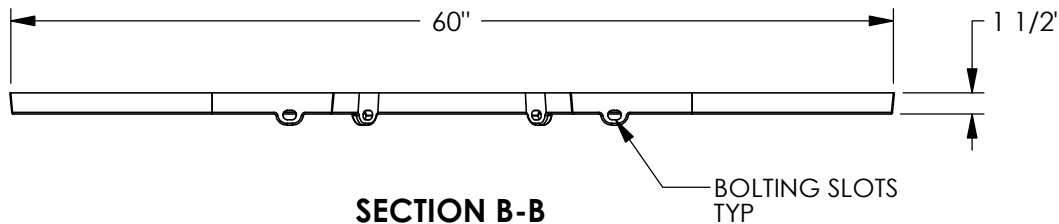

# 8955 Plaza Tree Grate Set

Supplied By:  
**TRENCH DRAIN SUPPLY**  
 877-903-7246  
 www.trenchdrainsupply.com

**Product Number**

00895525C01

**Design Features**

- Materials  
Tree Grate  
Gray Iron (CL35B)

- Design Load  
Non-Traffic
- Open Area
- Coating  
Undipped
- √ Designates Machined Surface

**Certification**

- ASTM A48
- 
- Country of Origin: USA

**Major Components**

00895525

**Drawing Revision**

- 1/11/2011 Designer: DEW
- 8/21/2015 Revised By: MAH