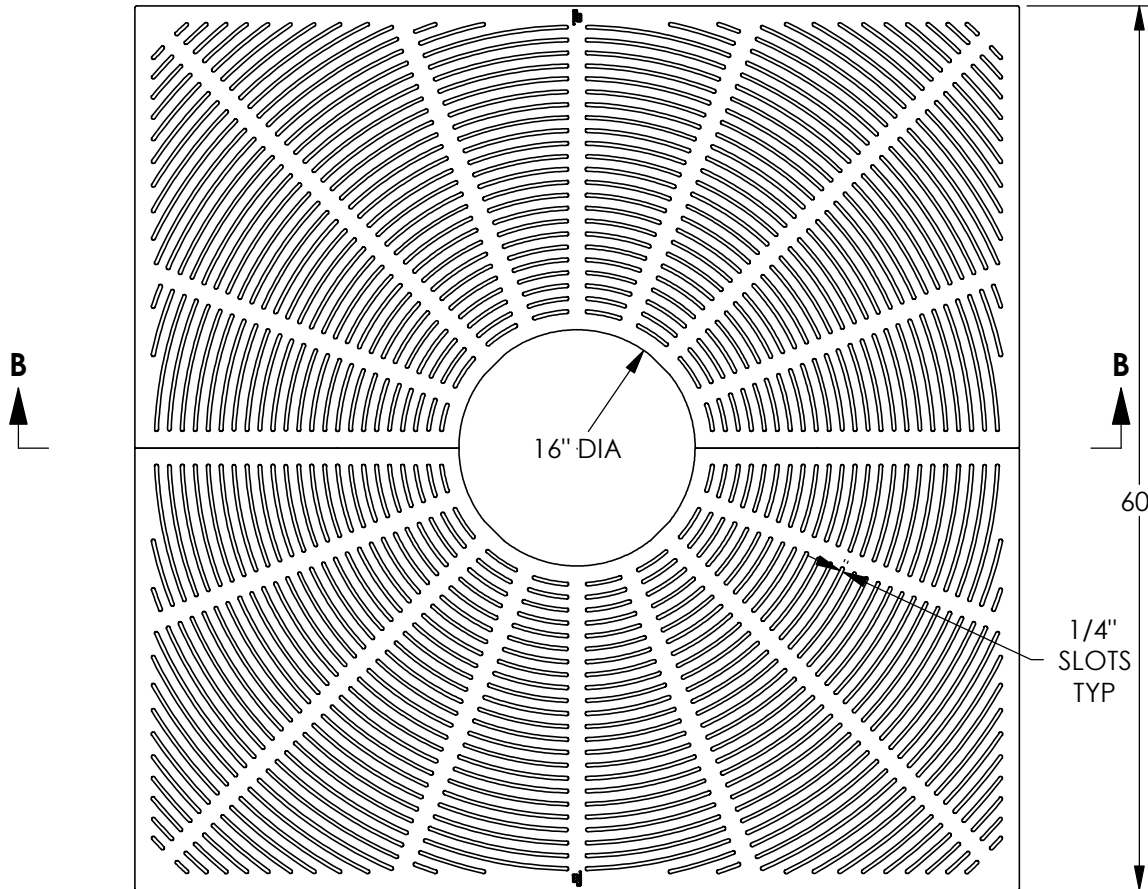

# 8955 Plaza Tree Grate Set

Supplied By:  
**TRENCH DRAIN SUPPLY**  
 877-903-7246  
 www.trenchdrainsupply.com

**Product Number**

00895525C01

**Design Features**

- Materials  
Tree Grate  
Gray Iron (CL35B)

- Design Load  
Non-Traffic
- Open Area
- Coating  
Undipped
- √ Designates Machined Surface

**Certification**

- ASTM A48
- 
- Country of Origin: USA

**Major Components**

00895525

**Drawing Revision**

- 1/11/2011 Designer: DEW
- 8/21/2015 Revised By: MAH